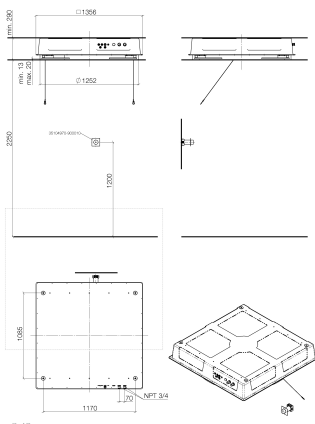

- Concealed rough parts
RAINMOON Concealed rain panel -
 Article number: 35 610 970-90 0010

- Rough parts

1 rain panel ceiling installation housing

- Ceiling installation bracket: 53.1" x 53.1" x 11"
- 2 x supply lines, 3/4"-14 NPT (mixed water), NPS 1/2"
- 1 x connector, 110-230 V AC power supply
- Ceiling panel cut-out, Ø 50.4"
- Fittings group in compliance with DIN 4109: 1

Dimensional drawing

All dimensions in mm / inch = mm x 0,0394

- Concealed rough parts

RAINMOON Concealed rain panel -

Article number: 35 610 970-90 0010